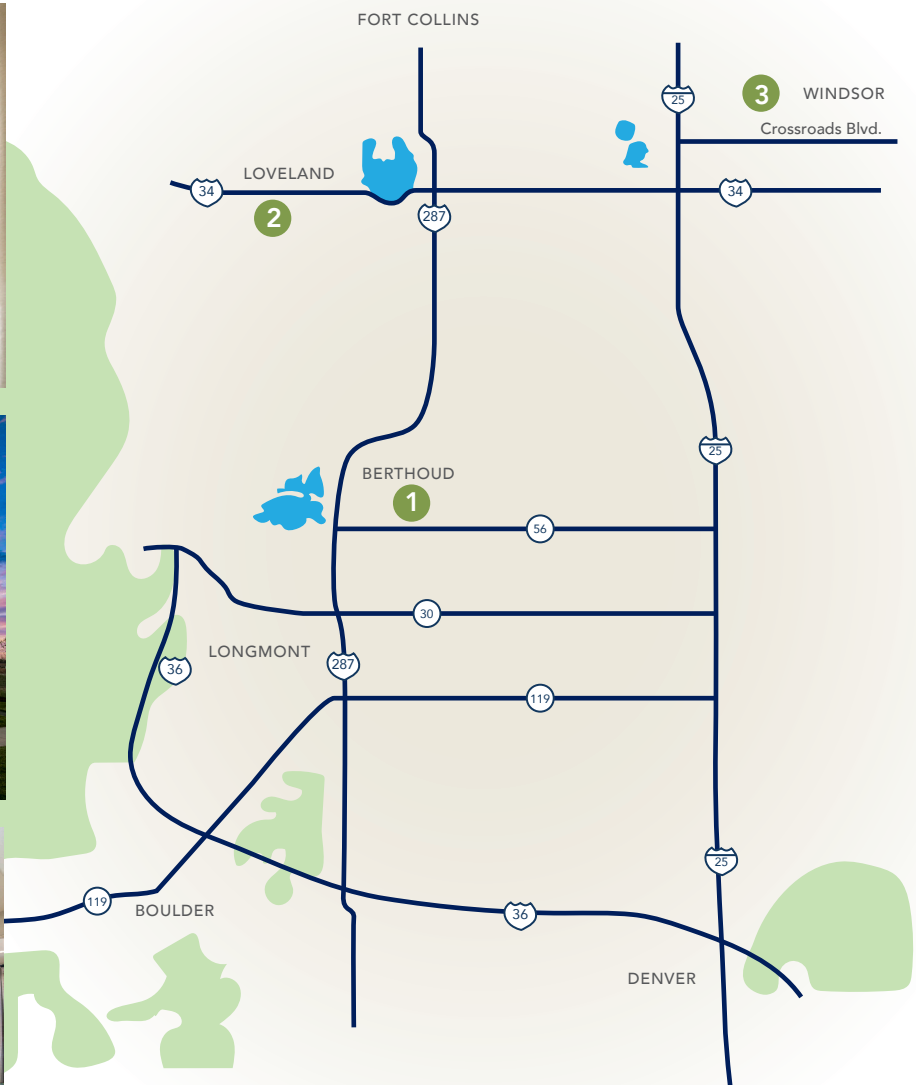

Your Dream Home Awaits.

AMERICAN LEGEND HOMES | NORTHERN COLORADO

BERTHOUD

1. Heritage Ridge

534 South 5th Street, Berthoud, CO
970.528.0148 • From the low \$400s

WINDSOR

3. RainDance

2128 Glean Court, Windsor, CO
970.460.9106 • From the low \$400s

LOVELAND

2. The Enclave at Mariana Butte – Model Now Open!

4456 Martinson Drive, Loveland, CO
970.966.7771 • From the high \$300s

American Legend Homes is focused on delivering quality single-family homes and superior customer satisfaction. Our flexible floor plans can be tailored to fit your individual needs while providing great curb appeal and striking architectural detail.